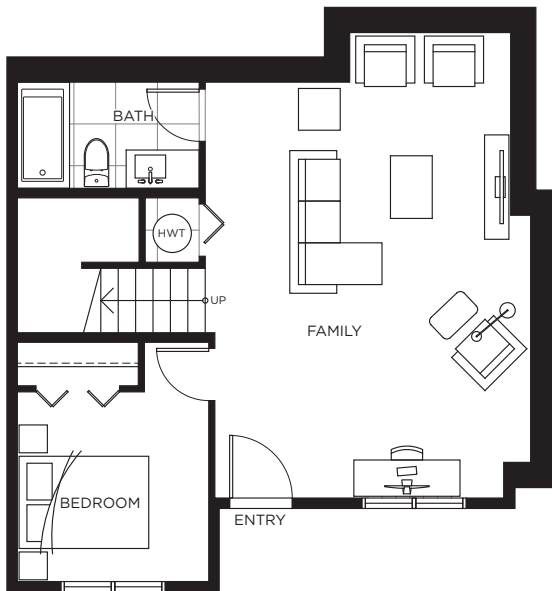

UPPER

B

3 BEDROOM
2.5 BATHROOM
1,377 SQ.FT.

QUEENSTON
BURKE MOUNTAIN

LOWER

MAIN

UPPER

C

2,245 SQ.FT.

QUEENSTON

BURKE MOUNTAIN

LOWER

MAIN

UPPER

E

4 BEDROOM + FAMILY

3.5 BATHROOM

2,250 SQ.FT.

QUEENSTON

BURKE MOUNTAIN

LOWER

MAIN

UPPER

E1

4 BEDROOM + FAMILY

3.5 BATHROOM

2,229 SQ.FT.

QUEENSTON

BURKE MOUNTAIN

LOWER

MAIN

UPPER