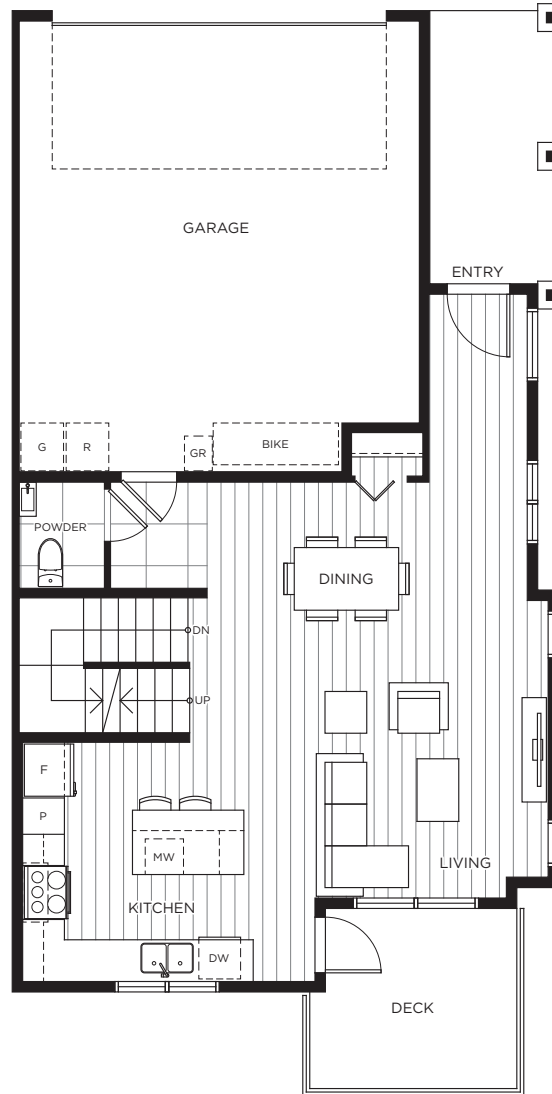

UPPER

B

3 BEDROOM
2.5 BATHROOM
1,377 SQ.FT.

QUEENSTON
BURKE MOUNTAIN

LOWER

MAIN

UPPER

C

2,245 SQ.FT.

QUEENSTON

BURKE MOUNTAIN

LOWER

MAIN

UPPER

E

4 BEDROOM + FAMILY

3.5 BATHROOM

2,250 SQ.FT.

QUEENSTON

BURKE MOUNTAIN

LOWER

MAIN

UPPER

E1

4 BEDROOM + FAMILY

3.5 BATHROOM

2,229 SQ.FT.

QUEENSTON

BURKE MOUNTAIN

LOWER

MAIN

UPPER