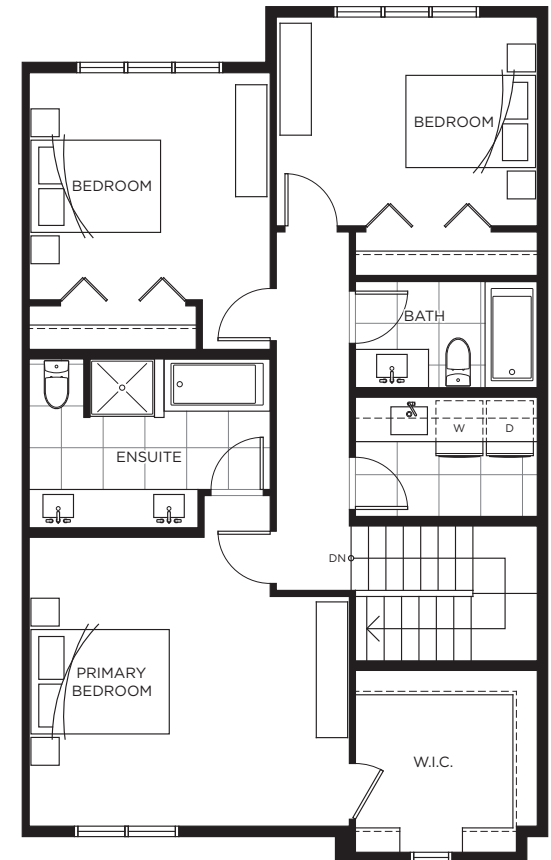

BURKE MOUNTAIN

LOWER

@ UNIT 5

MAIN

UPPER

D2

4 BEDROOM + FAMILY

3.5 BATHROOM

2,245 SQ.FT.

QUEENSTON

BURKE MOUNTAIN

LOWER

MAIN

UPPER

E

4 BEDROOM + FAMILY

3.5 BATHROOM

2,250 SQ.FT.

QUEENSTON

BURKE MOUNTAIN

LOWER

MAIN

UPPER

E1

4 BEDROOM + FAMILY

3.5 BATHROOM

2,229 SQ.FT.

QUEENSTON

BURKE MOUNTAIN

LOWER

MAIN

UPPER