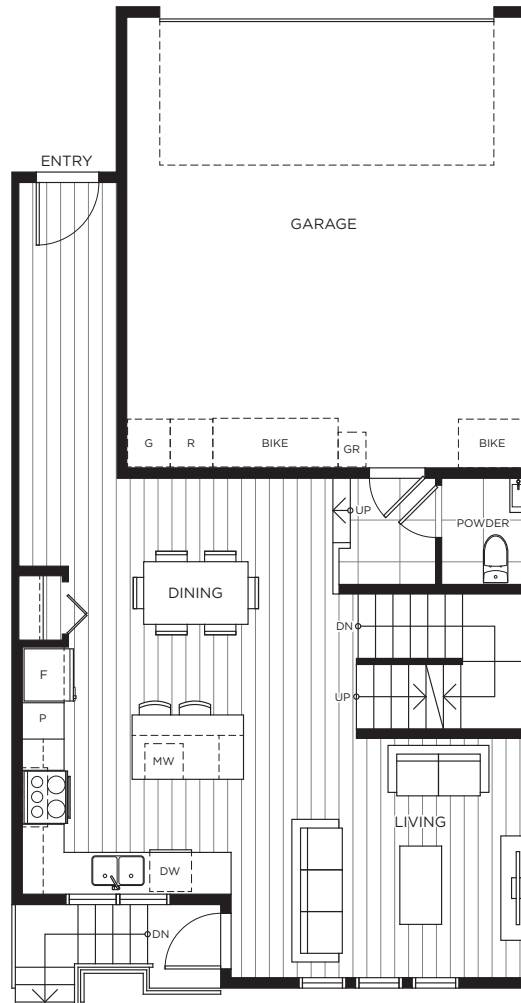

BURKE MOUNTAIN

LOWER

@ UNIT 5

MAIN

UPPER

D2

4 BEDROOM + FAMILY

3.5 BATHROOM

2,245 SQ.FT.

QUEENSTON

BURKE MOUNTAIN

LOWER

MAIN

UPPER

E

4 BEDROOM + FAMILY

3.5 BATHROOM

2,250 SQ.FT.

QUEENSTON

BURKE MOUNTAIN

LOWER

MAIN

UPPER

E1

4 BEDROOM + FAMILY

3.5 BATHROOM

2,229 SQ.FT.

QUEENSTON

BURKE MOUNTAIN

LOWER

MAIN

UPPER