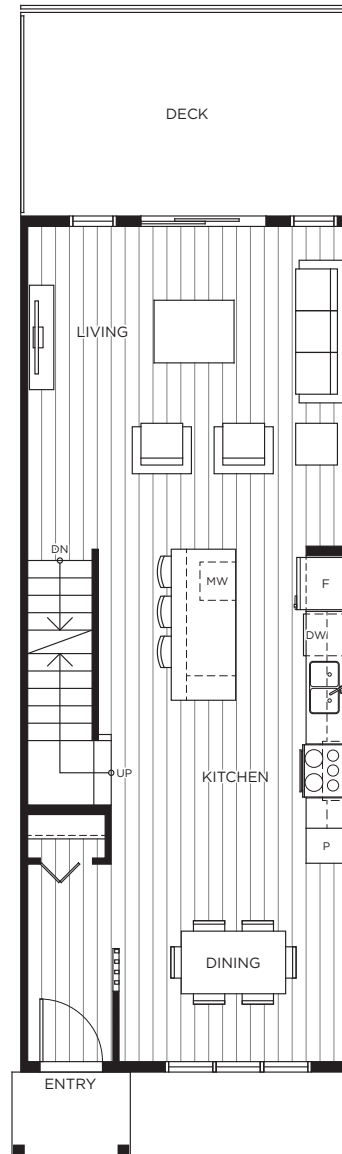

UPPER

B

3 BEDROOM
2.5 BATHROOM
1,377 SQ.FT.

QUEENSTON
BURKE MOUNTAIN

LOWER

MAIN

UPPER

C

4 BEDROOM

3 BATHROOM

1,648 – 1653 SQ.FT.

QUEENSTON

BURKE MOUNTAIN

LOWER

MAIN

UPPER

C1

4 BEDROOM

3 BATHROOM

1,751 SQ.FT.

QUEENSTON

BURKE MOUNTAIN

LOWER

MAIN

UPPER

D

4 BEDROOM + FAMILY

3.5 BATHROOM

2,222 – 2,226 SQ.FT.

QUEENSTON

BURKE MOUNTAIN

LOWER