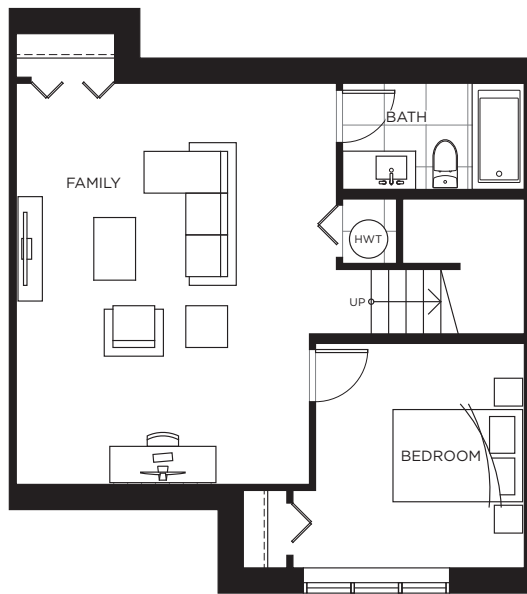

@ SOME UNITS

MAIN

UPPER

D1

4 BEDROOM + FAMILY

3.5 BATHROOM

2,263 SQ.FT.

QUEENSTON

BURKE MOUNTAIN

LOWER

@ UNIT 5

MAIN

UPPER

D2

4 BEDROOM + FAMILY

3.5 BATHROOM

2,245 SQ.FT.

QUEENSTON

BURKE MOUNTAIN

LOWER

MAIN

UPPER

E

4 BEDROOM + FAMILY

3.5 BATHROOM

2,250 SQ.FT.

QUEENSTON

BURKE MOUNTAIN

LOWER

MAIN

UPPER

E1