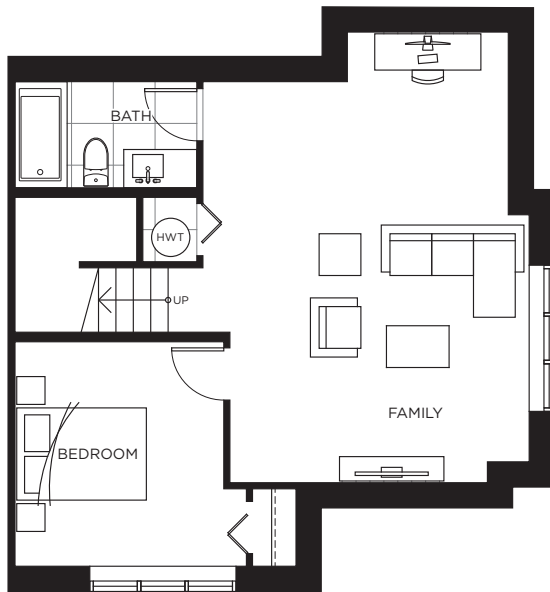

BURKE MOUNTAIN

LOWER

@ UNIT 5

MAIN

UPPER

D2

4 BEDROOM + FAMILY

3.5 BATHROOM

2,245 SQ.FT.

QUEENSTON

BURKE MOUNTAIN

LOWER

MAIN

UPPER

E

4 BEDROOM + FAMILY

3.5 BATHROOM

2,250 SQ.FT.

QUEENSTON

BURKE MOUNTAIN

LOWER

MAIN

UPPER

E1

4 BEDROOM + FAMILY

3.5 BATHROOM

2,229 SQ.FT.

QUEENSTON

BURKE MOUNTAIN

LOWER

MAIN

UPPER