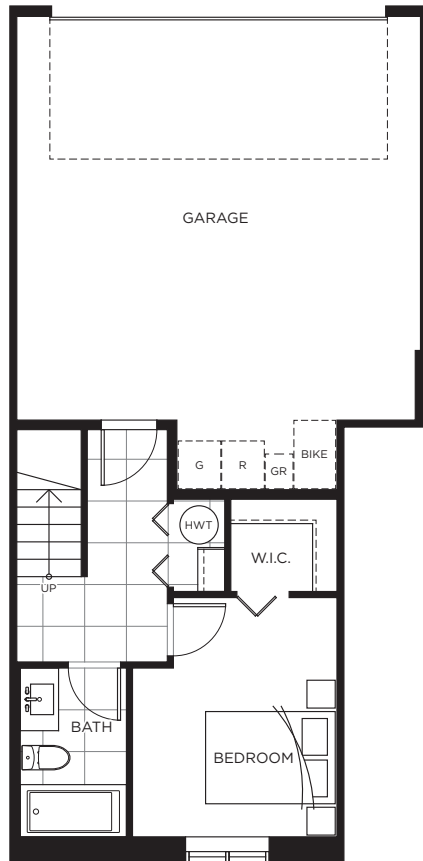

UPPER

B

3 BEDROOM
2.5 BATHROOM
1,377 SQ.FT.

QUEENSTON
BURKE MOUNTAIN

LOWER

MAIN

UPPER

C

4 BEDROOM

3 BATHROOM

1,648 – 1653 SQ.FT.

QUEENSTON

BURKE MOUNTAIN

LOWER

MAIN

UPPER

C1

4 BEDROOM

3 BATHROOM

1,751 SQ.FT.

QUEENSTON

BURKE MOUNTAIN

LOWER

MAIN

UPPER

D

4 BEDROOM + FAMILY

3.5 BATHROOM

2,222 – 2,226 SQ.FT.

QUEENSTON

BURKE MOUNTAIN

LOWER