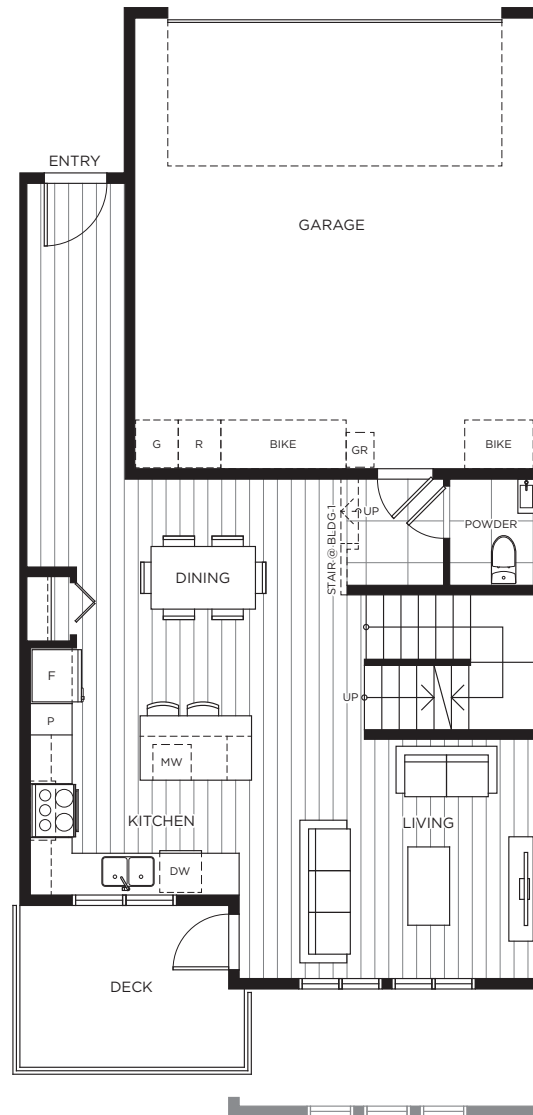

C1

4 BEDROOM

3 BATHROOM

1,751 SQ.FT.

QUEENSTON

BURKE MOUNTAIN

LOWER

MAIN

UPPER

D

4 BEDROOM + FAMILY

3.5 BATHROOM

2,222 – 2,226 SQ.FT.

QUEENSTON

BURKE MOUNTAIN

LOWER

@ SOME UNITS

MAIN

UPPER

D1

4 BEDROOM + FAMILY

3.5 BATHROOM

2,263 SQ.FT.

QUEENSTON

BURKE MOUNTAIN

LOWER

@ UNIT 5

MAIN

UPPER

D2

4 BEDROOM + FAMILY

3.5 BATHROOM