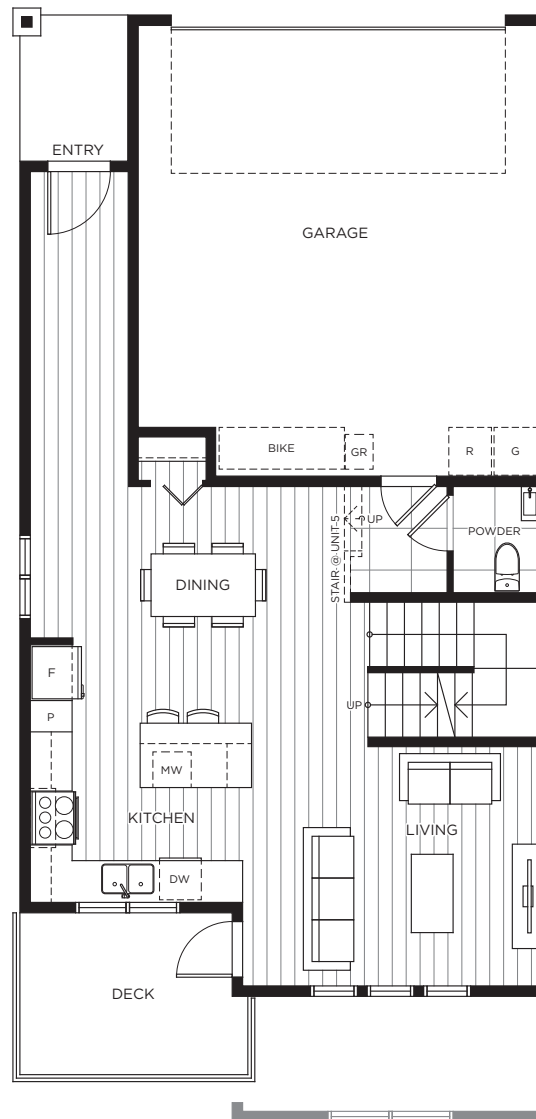

UPPER

D

4 BEDROOM + FAMILY

3.5 BATHROOM

2,222 – 2,226 SQ.FT.

QUEENSTON

BURKE MOUNTAIN

LOWER

@ SOME UNITS

MAIN

UPPER

D1

4 BEDROOM + FAMILY

3.5 BATHROOM

2,263 SQ.FT.

QUEENSTON

BURKE MOUNTAIN

LOWER

@ UNIT 5

MAIN

UPPER

D2

4 BEDROOM + FAMILY

3.5 BATHROOM

2,245 SQ.FT.

QUEENSTON

BURKE MOUNTAIN

LOWER

MAIN

UPPER

E

4 BEDROOM + FAMILY