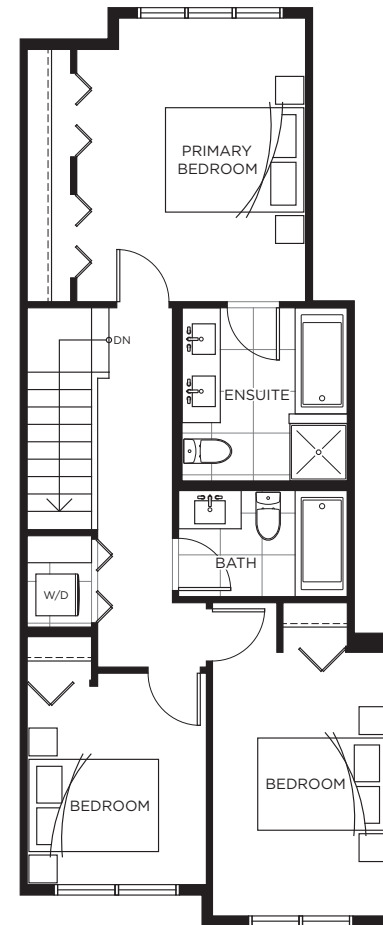

UPPER

B

3 BEDROOM
2.5 BATHROOM
1,377 SQ.FT.

QUEENSTON
BURKE MOUNTAIN

LOWER

MAIN

UPPER

C

4 BEDROOM

3 BATHROOM

1,648 – 1653 SQ.FT.

QUEENSTON

BURKE MOUNTAIN

LOWER

MAIN

UPPER

C1

4 BEDROOM

3 BATHROOM

1,751 SQ.FT.

QUEENSTON

BURKE MOUNTAIN

LOWER

MAIN

UPPER

D

4 BEDROOM + FAMILY

3.5 BATHROOM

2,222 – 2,226 SQ.FT.

QUEENSTON

BURKE MOUNTAIN

LOWER