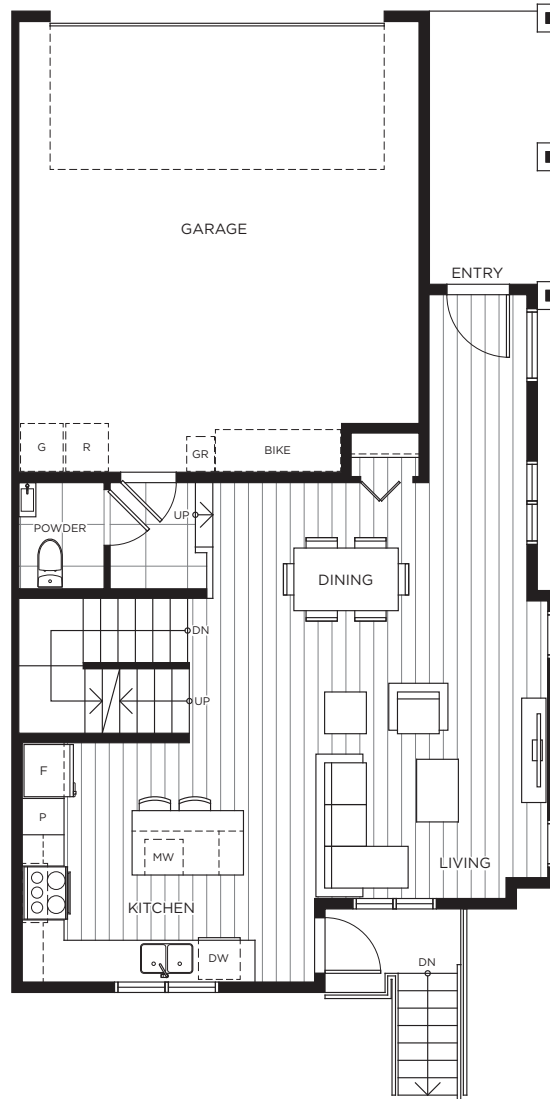

BURKE MOUNTAIN

LOWER

@ UNIT 5

MAIN

UPPER

D2

4 BEDROOM + FAMILY

3.5 BATHROOM

2,245 SQ.FT.

QUEENSTON

BURKE MOUNTAIN

LOWER

MAIN

UPPER

E

4 BEDROOM + FAMILY

3.5 BATHROOM

2,250 SQ.FT.

QUEENSTON

BURKE MOUNTAIN

LOWER

MAIN

UPPER

E1

4 BEDROOM + FAMILY

3.5 BATHROOM

2,229 SQ.FT.

QUEENSTON

BURKE MOUNTAIN

LOWER

MAIN

UPPER