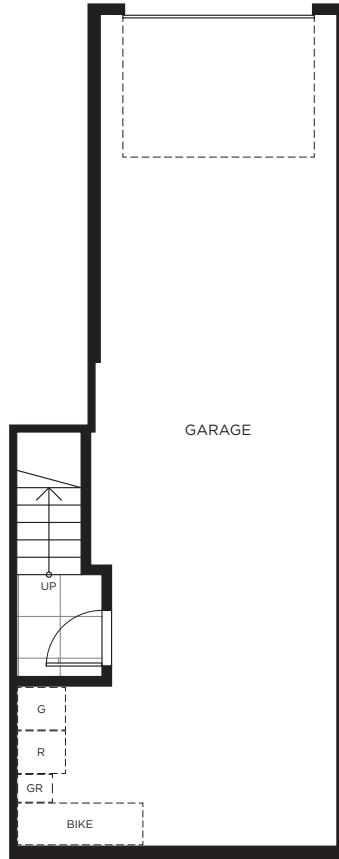

A

3 BEDROOM

3 BATHROOM

1,426 SQ.FT.

QUEENSTON

BURKE MOUNTAIN

LOWER

MAIN

UPPER

B

3 BEDROOM
2.5 BATHROOM
1,377 SQ.FT.

QUEENSTON
BURKE MOUNTAIN

LOWER

MAIN

UPPER

C

4 BEDROOM

3 BATHROOM

1,648 – 1653 SQ.FT.

QUEENSTON

BURKE MOUNTAIN

LOWER

MAIN

UPPER

C1

4 BEDROOM

3 BATHROOM

1,751 SQ.FT.

QUEENSTON

BURKE MOUNTAIN

LOWER

MAIN