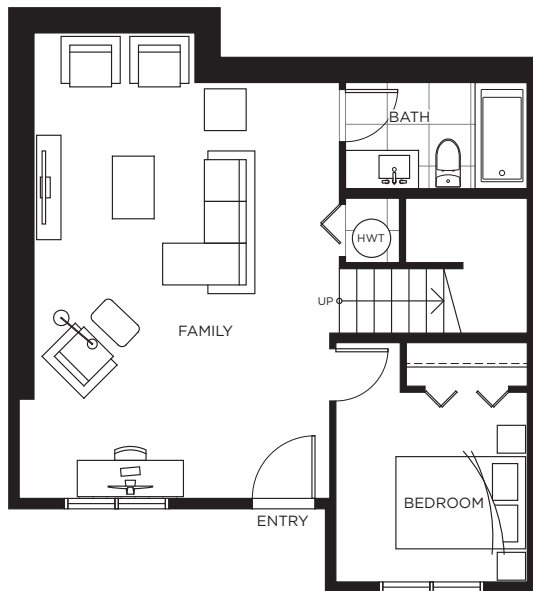

UPPER

D

4 BEDROOM + FAMILY

3.5 BATHROOM

2,222 – 2,226 SQ.FT.

QUEENSTON

BURKE MOUNTAIN

LOWER

@ SOME UNITS

MAIN

UPPER

D1

4 BEDROOM + FAMILY

3.5 BATHROOM

2,263 SQ.FT.

QUEENSTON

BURKE MOUNTAIN

LOWER

@ UNIT 5

MAIN

UPPER

D2

4 BEDROOM + FAMILY

3.5 BATHROOM

2,245 SQ.FT.

QUEENSTON

BURKE MOUNTAIN

LOWER

MAIN

UPPER

E

4 BEDROOM + FAMILY