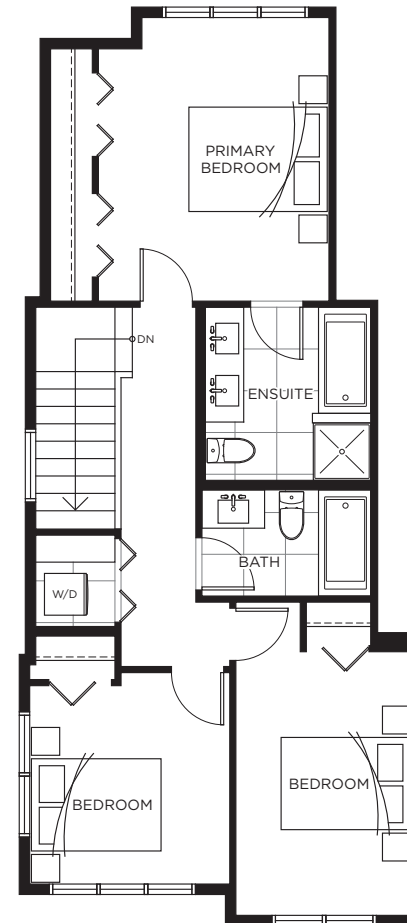

UPPER

B

3 BEDROOM
2.5 BATHROOM
1,377 SQ.FT.

QUEENSTON
BURKE MOUNTAIN

LOWER

MAIN

UPPER

C

4 BEDROOM

3 BATHROOM

1,648 – 1653 SQ.FT.

QUEENSTON

BURKE MOUNTAIN

LOWER

MAIN

UPPER

C1

4 BEDROOM

3 BATHROOM

1,751 SQ.FT.

QUEENSTON

BURKE MOUNTAIN

LOWER

MAIN

UPPER

D

4 BEDROOM + FAMILY

3.5 BATHROOM

2,222 – 2,226 SQ.FT.

QUEENSTON

BURKE MOUNTAIN

LOWER