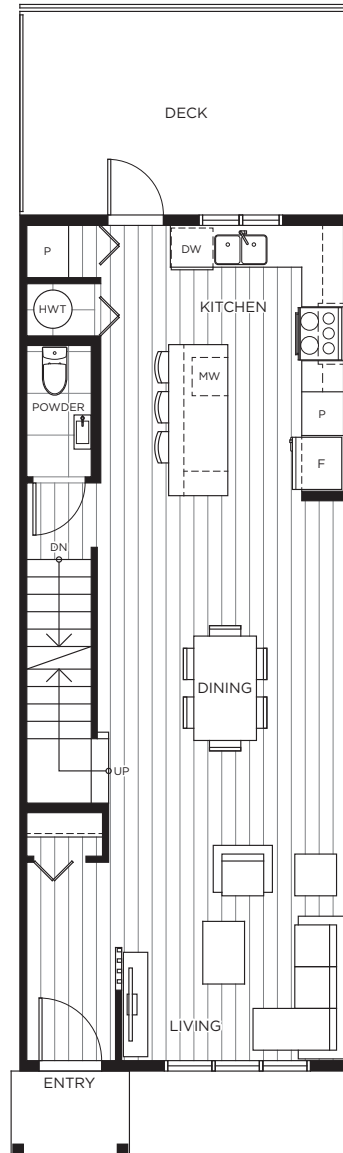

A

3 BEDROOM

3 BATHROOM

1,426 SQ.FT.

QUEENSTON

BURKE MOUNTAIN

LOWER

MAIN

UPPER

B

3 BEDROOM
2.5 BATHROOM
1,377 SQ.FT.

QUEENSTON
BURKE MOUNTAIN

LOWER

MAIN

UPPER

C

4 BEDROOM

3 BATHROOM

1,648 – 1653 SQ.FT.

QUEENSTON

BURKE MOUNTAIN

LOWER

MAIN

UPPER

UPPER

D

4 BEDROOM + FAMILY

3.5 BATHROOM

2,222 – 2,226 SQ.FT.

QUEENSTON

BURKE MOUNTAIN

LOWER