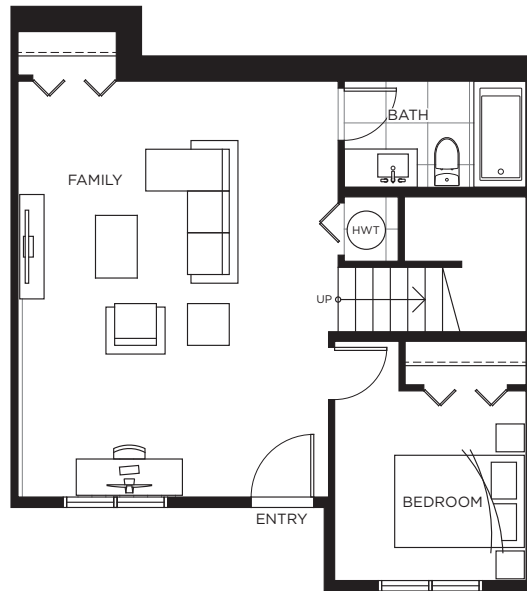

C1

4 BEDROOM

3 BATHROOM

1,751 SQ.FT.

QUEENSTON

BURKE MOUNTAIN

LOWER

MAIN

UPPER

D

4 BEDROOM + FAMILY

3.5 BATHROOM

2,222 – 2,226 SQ.FT.

QUEENSTON

BURKE MOUNTAIN

LOWER

@ SOME UNITS

MAIN

UPPER

D1

4 BEDROOM + FAMILY

3.5 BATHROOM

2,263 SQ.FT.

QUEENSTON

BURKE MOUNTAIN

LOWER

@ UNIT 5

MAIN

UPPER

D2

4 BEDROOM + FAMILY

3.5 BATHROOM