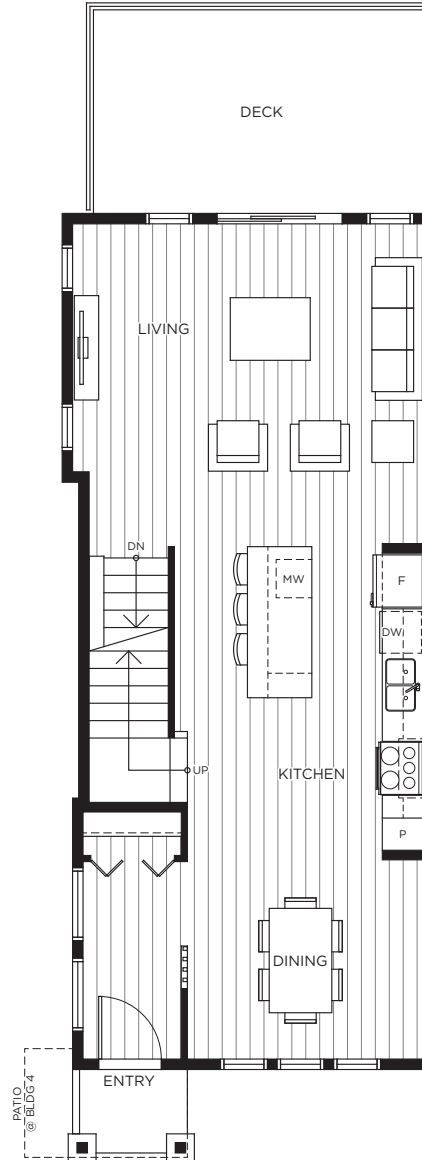

UPPER

B

3 BEDROOM
2.5 BATHROOM
1,377 SQ.FT.

QUEENSTON
BURKE MOUNTAIN

LOWER

MAIN

UPPER

C

4 BEDROOM

3 BATHROOM

1,648 – 1653 SQ.FT.

QUEENSTON

BURKE MOUNTAIN

LOWER

MAIN

UPPER

C1

4 BEDROOM

3 BATHROOM

1,751 SQ.FT.

QUEENSTON

BURKE MOUNTAIN

LOWER

MAIN

UPPER

D

4 BEDROOM + FAMILY

3.5 BATHROOM

2,222 – 2,226 SQ.FT.

QUEENSTON

BURKE MOUNTAIN

LOWER