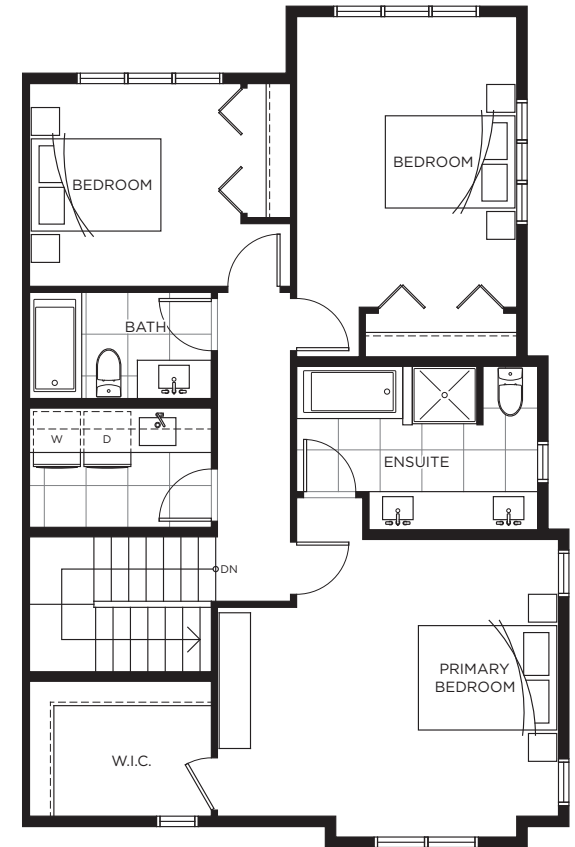

UPPER

B

3 BEDROOM
2.5 BATHROOM
1,377 SQ.FT.

QUEENSTON
BURKE MOUNTAIN

LOWER

MAIN

UPPER

C

2,245 SQ.FT.

QUEENSTON

BURKE MOUNTAIN

LOWER

MAIN

UPPER

E

4 BEDROOM + FAMILY

3.5 BATHROOM

2,250 SQ.FT.

QUEENSTON

BURKE MOUNTAIN

LOWER

MAIN

UPPER

E1

4 BEDROOM + FAMILY

3.5 BATHROOM

2,229 SQ.FT.

QUEENSTON

BURKE MOUNTAIN

LOWER

MAIN

UPPER