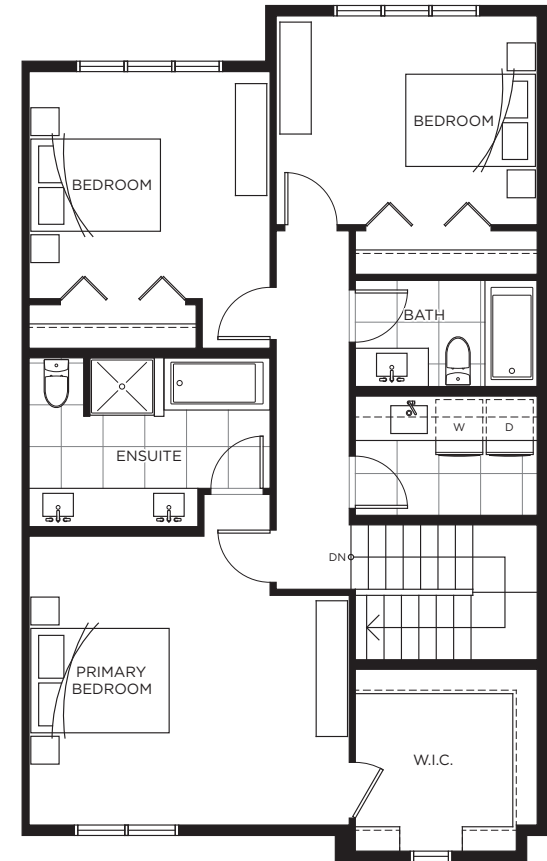

C1

4 BEDROOM

3 BATHROOM

1,751 SQ.FT.

QUEENSTON

BURKE MOUNTAIN

LOWER

MAIN

UPPER

D

4 BEDROOM + FAMILY

3.5 BATHROOM

2,222 – 2,226 SQ.FT.

QUEENSTON

BURKE MOUNTAIN

LOWER

@ SOME UNITS

MAIN

UPPER

D1

4 BEDROOM + FAMILY

3.5 BATHROOM

2,263 SQ.FT.

QUEENSTON

BURKE MOUNTAIN

LOWER

@ UNIT 5

MAIN

UPPER

D2

4 BEDROOM + FAMILY

3.5 BATHROOM