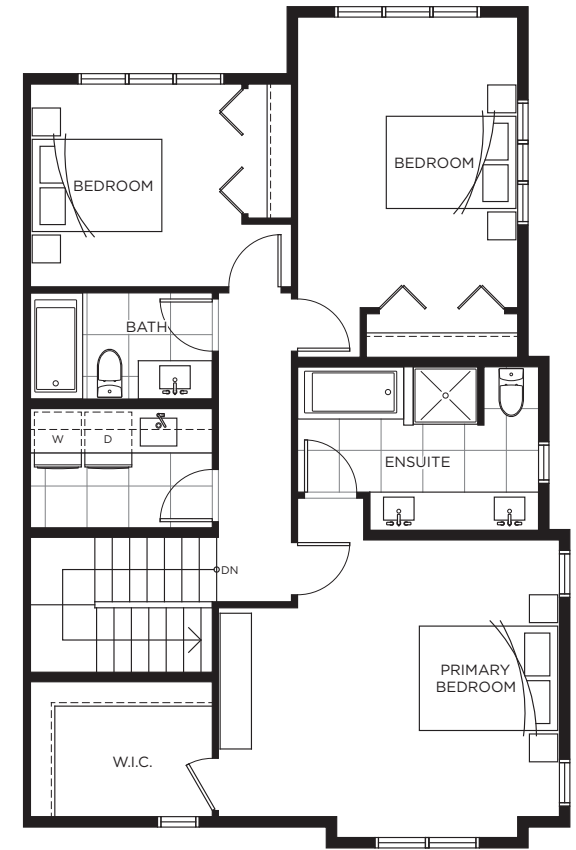

BURKE MOUNTAIN

LOWER

@ UNIT 5

MAIN

UPPER

D2

4 BEDROOM + FAMILY

3.5 BATHROOM

2,245 SQ.FT.

QUEENSTON

BURKE MOUNTAIN

LOWER

MAIN

UPPER

E

4 BEDROOM + FAMILY

3.5 BATHROOM

2,250 SQ.FT.

QUEENSTON

BURKE MOUNTAIN

LOWER

MAIN

UPPER

E1

4 BEDROOM + FAMILY

3.5 BATHROOM

2,229 SQ.FT.

QUEENSTON

BURKE MOUNTAIN

LOWER

MAIN

UPPER