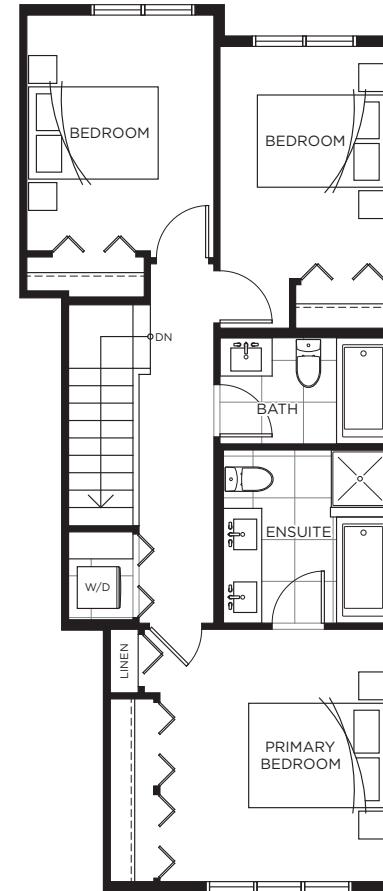

A

3 BEDROOM

3 BATHROOM

1,426 SQ.FT.

QUEENSTON

BURKE MOUNTAIN

LOWER

MAIN

UPPER

B

3 BEDROOM
2.5 BATHROOM
1,377 SQ.FT.

QUEENSTON
BURKE MOUNTAIN

LOWER

MAIN

UPPER

C

4 BEDROOM

3 BATHROOM

1,648 – 1653 SQ.FT.

QUEENSTON

BURKE MOUNTAIN

LOWER

MAIN

UPPER

C1

4 BEDROOM

3 BATHROOM

1,751 SQ.FT.

QUEENSTON

BURKE MOUNTAIN

LOWER

MAIN