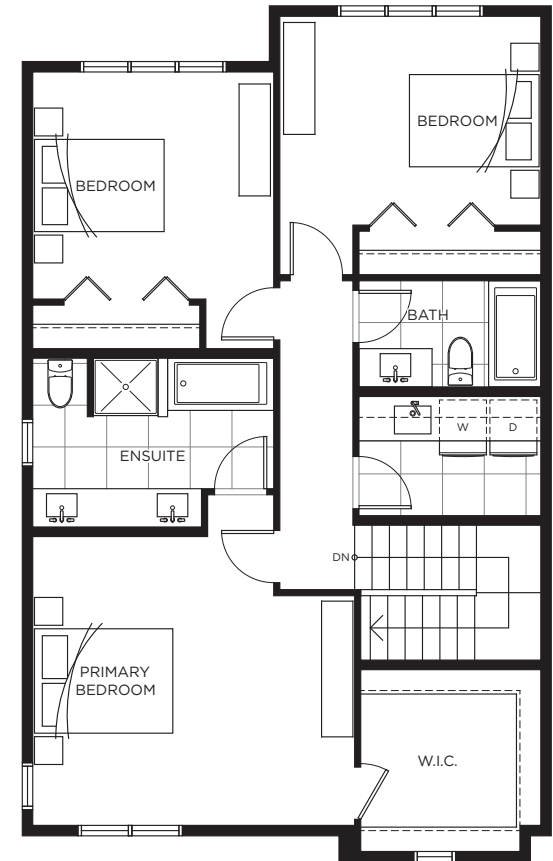

UPPER

D

4 BEDROOM + FAMILY

3.5 BATHROOM

2,222 – 2,226 SQ.FT.

QUEENSTON

BURKE MOUNTAIN

LOWER

@ SOME UNITS

MAIN

UPPER

D1

4 BEDROOM + FAMILY

3.5 BATHROOM

2,263 SQ.FT.

QUEENSTON

BURKE MOUNTAIN

LOWER

@ UNIT 5

MAIN

UPPER

D2

4 BEDROOM + FAMILY

3.5 BATHROOM

2,245 SQ.FT.

QUEENSTON

BURKE MOUNTAIN

LOWER

MAIN

UPPER

E

4 BEDROOM + FAMILY