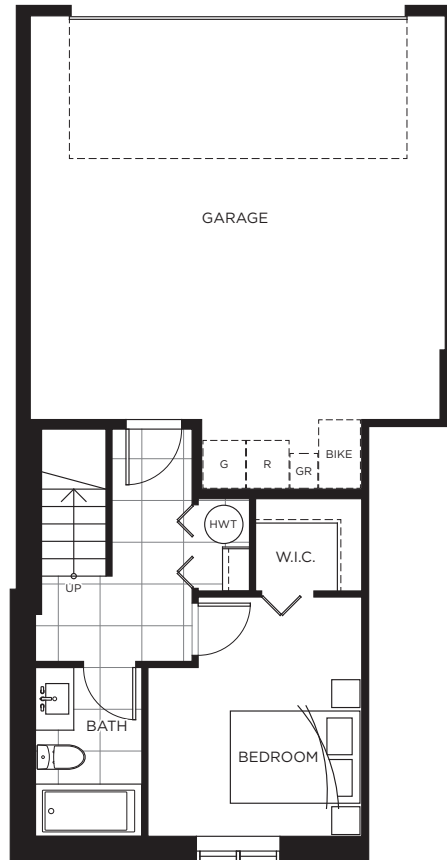

UPPER

B

3 BEDROOM
2.5 BATHROOM
1,377 SQ.FT.

QUEENSTON
BURKE MOUNTAIN

LOWER

MAIN

UPPER

C

4 BEDROOM

3 BATHROOM

1,648 – 1653 SQ.FT.

QUEENSTON

BURKE MOUNTAIN

LOWER

MAIN

UPPER

C1

4 BEDROOM

3 BATHROOM

1,751 SQ.FT.

QUEENSTON

BURKE MOUNTAIN

LOWER

MAIN

UPPER

D

4 BEDROOM + FAMILY

3.5 BATHROOM

2,222 – 2,226 SQ.FT.

QUEENSTON

BURKE MOUNTAIN

LOWER